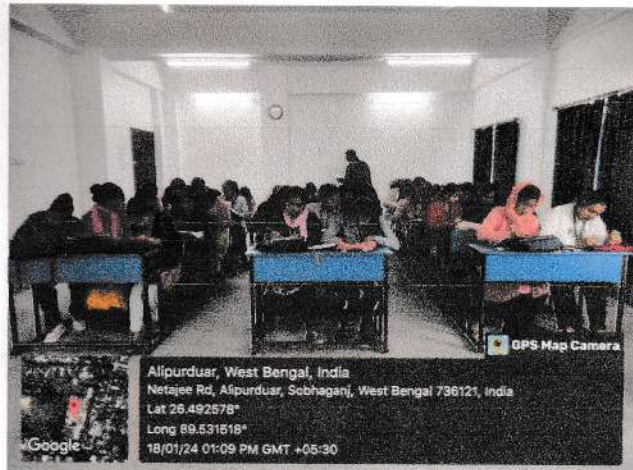

RICE Talent Scholarship Test on Prospects of Government Jobs

“Explore the Career Opportunities in Govt. Sector & Unlock the Potentials in You”

Date: 18/01/2024

Participants: 56 students appeared for the Scholarship Test and the Seminar